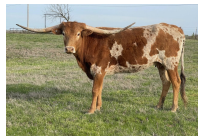

JHCC Lady Jane

Date of Birth: 08/03/2022
Registration 1: C1343822

Courtesy of JH Cattle Company

JHCC Lady Jane

PCC Dark Knight

BL GRACIE

JH RURAL SAFARI SON

PCC DAZZLE DOLL

50 AMP

RC LACEY CT

JH RURALY SCREWED

NIGHT SAFARI BL833

PCC RIM ROCK

WF DUMPLING

FIFTY-FIFTY BCB

HORSESHOE J INNOVATE